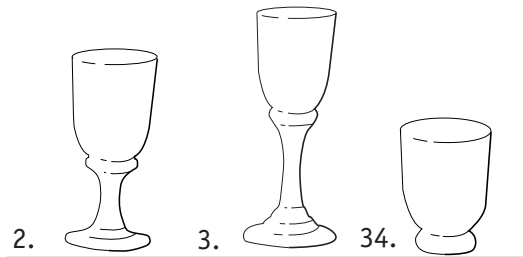

Directors: Keith Leadbetter, Kathleen Leadbetter

<b>Straight Range</b>	<b>r/r</b>
1. straight goblet	€31.00
2. straight wine	€29.50
3. tall straight wine	€31.00
4. sherry	€24.00
34. beaker	€24.00
(cl)	