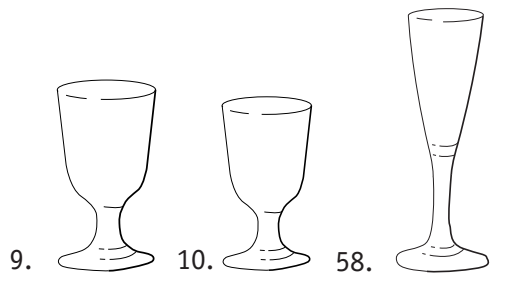

Rummer Range	
9. large goblet	€30.00
10. medium wine	€28.50
58. champagne	€32.95
(cl)