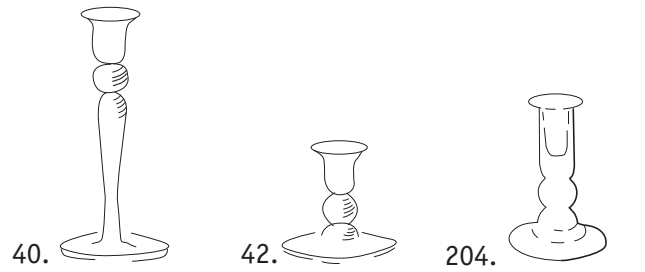

Directors: Keith Leadbetter, Kathleen Leadbetter

<b>Straight Range</b>	<b>r/r</b>
1. straight goblet	€31.00
2. straight wine	€29.50
3. tall straight wine	€31.00
4. sherry	€24.00
34. beaker	€24.00
(cl)	

r/r

13. small wine €31.00  
 14. tall wine €32.95  
 66. beaker €24.95  
 (s, h, sk, ho, by)

**Candle Holders**

40. tall colour €34.00  
 42. small colour €28.50  
 (s, h, by, sk, ho cl)  
 204. 2 ball €38.85  
 (s, h, by, sk, ho)

**Bowls and Platters**

26. small stemmed bowl €79.95  
 26(a). large stemmed bowl €138.00  
 27. large footed bowl €115.00  
 63. nut bowl €35.50  
 217. mini square bowl €44.50  
 218. small square bowl €59.00  
 219. medium square bowl €75.00  
 226. small cone bowl €58.50  
 225. large cone bowl €95.00  
 (s, h, by, sk, cl, ho)