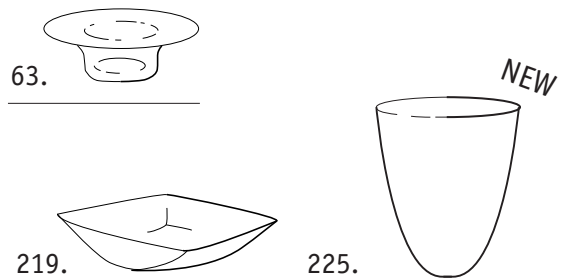

r/r

13. small wine €31.00  
 14. tall wine €32.95  
 66. beaker €24.95  
 (s, h, sk, ho, by)

**Candle Holders**

40. tall colour €34.00  
 42. small colour €28.50  
 (s, h, by, sk, ho cl)  
 204. 2 ball €38.85  
 (s, h, by, sk, ho)

**Bowls and Platters**

26. small stemmed bowl €79.95  
 26(a). large stemmed bowl €138.00  
 27. large footed bowl €115.00  
 63. nut bowl €35.50  
 217. mini square bowl €44.50  
 218. small square bowl €59.00  
 219. medium square bowl €75.00  
 226. small cone bowl €58.50  
 225. large cone bowl €95.00  
 (s, h, by, sk, cl, ho)