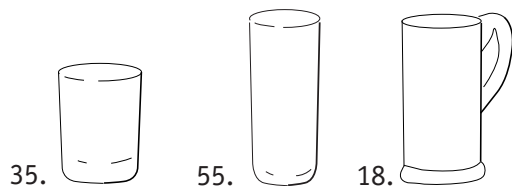

Complimentary Items	
35. large whiskey	€24.00
55. highball	€25.95
18. tankard	€40.00
(cl)