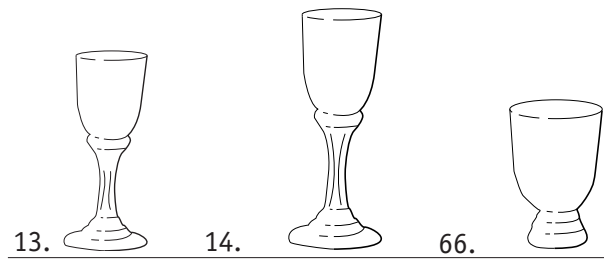

Directors: Keith Leadbetter, Kathleen Leadbetter

<b>Straight Range</b>	<b>r/r</b>
1. straight goblet	€31.00
2. straight wine	€29.50
3. tall straight wine	€31.00
4. sherry	€24.00
34. beaker	€24.00
(cl)	

r/r

13. small wine €31.00  
 14. tall wine €32.95  
 66. beaker €24.95  
 (s, h, sk, ho, by)

**Candle Holders**

40. tall colour €34.00  
 42. small colour €28.50  
 (s, h, by, sk, ho cl)  
 204. 2 ball €38.85  
 (s, h, by, sk, ho)

**Bowls and Platters**

26. small stemmed bowl €79.95  
 26(a). large stemmed bowl €138.00  
 27. large footed bowl €115.00  
 63. nut bowl €35.50  
 217. mini square bowl €44.50  
 218. small square bowl €59.00  
 219. medium square bowl €75.00  
 226. small cone bowl €58.50  
 225. large cone bowl €95.00  
 (s, h, by, sk, cl, ho)