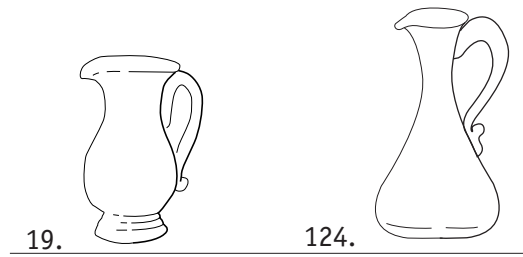

Jugs

	r/r
19.	large traditional €79.95
69.	medium jug €54.95
20.	cream jug €35.50
21.	cream sugar €25.00
96.	medium round €59.95
22.	small round €35.50
23.	sugar bowl €31.95
124.	tower wine jug €79.95

(s, h, by, sk, cl, ho)